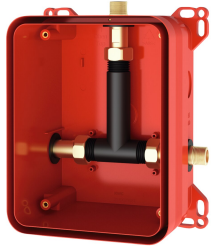

KWC R3 System box for in-wall mixers

Modell-Linie: F3 | F3BX2001
Showers | Basic installation kits for showers

KWC-No.

2030036141

R3 KWC system box for in-wall mixers

R3 basic installation kit for in-wall mounting of finished installation kits DN 15 with mixing unit, for shower facilities. For connection to hot and cold water. KWC system box made of plastic, 174 x 225

mm, with connection screws, shell protection, flush connector for flushing, and leak test.

Technical Data

application
barrier-free
Built-in fitting model
diameter nominal
material
minimum wall thickness
type of mixing
outlet size
overall depth
position of power connection
type
type of mounting

showering
no
Built-in section
DN 15
synthetic
80 mm
with thermostat / mixer
G 1/2 B
80 mm
from top
for built-in with box
in-wall installation with box

Optional Accessories

Sliding adhesive flange

AQUAFIX Traverse