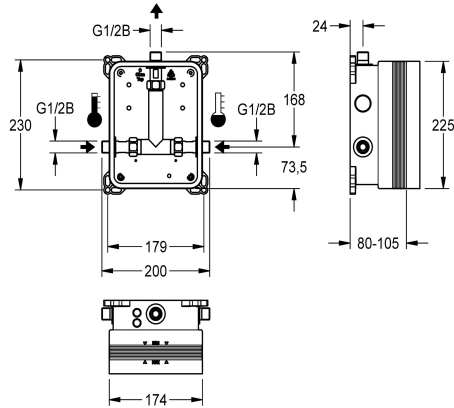

KWC R3 System box for in-wall mixers

Modell-Linie: F3 | F3BX2001
Showers | Basic installation kits for showers

KWC-No.

2030036141

R3 KWC system box for in-wall mixers

R3 basic installation kit for in-wall mounting of finished installation kits DN 15 with mixing unit, for shower facilities. For connection to hot and cold water. KWC system box made of plastic, 174 x 225

mm, with connection screws, shell protection, flush connector for flushing, and leak test.

Technical Data

application
barrier-free
Built-in fitting model
diameter nominal
material
minimum wall thickness
type of mixing
outlet size
overall depth
position of power connection
type
type of mounting

showering
no
Built-in section
DN 15
synthetic
80 mm
with thermostat / mixer
G 1/2 B
80 mm
from top
for built-in with box
in-wall installation with box

Optional Accessories

Sliding adhesive flange

AQUAFIX Traverse