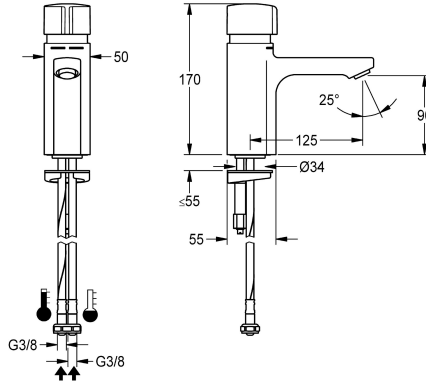

KWC F5S-Mix Self-closing pillar mixer

Modell-Linie: F5S | F5SM1001
Taps | Self closing taps

KWC-No.

2030036163

2030039396

with flow regulator 3.0 l/min

volume flow rate at 3 bar

0.08 l/s

0.05 l/s

F5S-Mix self-closing pillar mixer DN 15 as single-mixer tap for sanitary facilities. FRAMIC self-closing mixing cartridge, hydraulically controlled, low-maintenance and stagnation-free, with ceramic disc technology, self-closing, flow pressure-independent due to medium-separated design. Stepless adjustment of flow

duration. With adjustable, turn-proof temperature stop. For connection to hot water and cold water via hoses with integrated backflow preventer and strainers. All-metal construction, high-polished chromium-plated brass. Anti-theft aerator, SLIM design, with integrated flow regulator 5.0 l/min.

hydraulic self-closing

hygiene flushing

No

diameter nominal

DN 15

inlet size

G 3/8

Locking mechanism