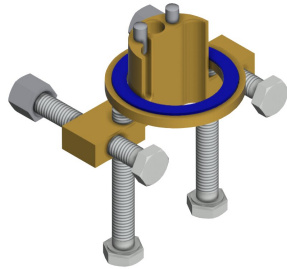

Top section, ceramic

material fitting

brass-look

maximum flow time

35 Seconds

minimum flow pressure

0.5 bar

minimum flow time

chromed

KWC F5S-Mix Self-closing pillar mixer

Modell-Linie: **F5S | F5SM1001**
Taps | Self closing taps

surface treatment fitting	polished
temperature limit	Yes
thermal disinfection	No
type of mounting	tap hole
type of operation	manual operation
type of tap	pillar tap
volume flow rate at 3 bar	0.08 l/s
water connection	hose (gland nut)
Accent colour	none
Basic colour	chrome-look (glossy)

Optional Accessories

Socket for increasing the tap body by 140 mm

2030041519
ACSX1001

Anti-twist protection for F5S

2030035383
ACXX1001

5.0 l/min aerator, angle-adjustable

2030041326
ACXX1002

3.0 l/min. aerator