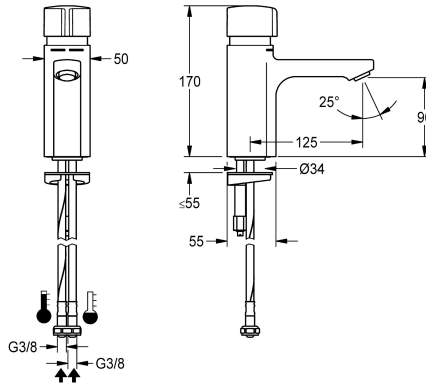

KWC F5S-Mix Self-closing pillar mixer

Modell-Linie: F5S | F5SM1001
Taps | Self closing taps

KWC-No.

2030036163

2030039396

with flow regulator 3.0 l/min

volume flow rate at 3 bar

0.08 l/s

0.05 l/s

F5S-Mix self-closing pillar mixer DN 15 as single-mixer tap for sanitary facilities. FRAMIC self-closing mixing cartridge, hydraulically controlled, low-maintenance and stagnation-free, with ceramic disc technology, self-closing, flow pressure-independent due to medium-separated design. Stepless adjustment of flow

duration. With adjustable, turn-proof temperature stop. For connection to hot water and cold water via hoses with integrated backflow preventer and strainers. All-metal construction, high-polished chromium-plated brass. Anti-theft aerator, SLIM design, with integrated flow regulator 5.0 l/min.

hydraulic self-closing

no

DN 15

G 3/8

Top section, ceramic

brass

35 Seconds

0.5 bar