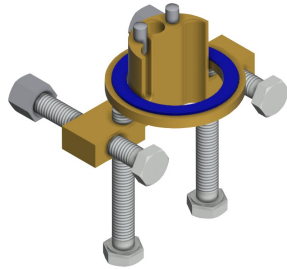

chromed

KWC F5S-Mix Self-closing pillar mixer

Modell-Linie: F5S | F5SM1001
Taps | Self closing taps

surface treatment fitting	polished
temperature limit	yes
thermal disinfection	no
type of mounting	tap hole
type of operation	manual operation
type of tap	pillar tap
volume flow rate at 3 bar	0.08 l/s
water connection	hose (gland nut)
Accent colour	none
Basic colour	chrome-look (glossy)

Optional Accessories

Socket for increasing the tap body by 140 mm

2030041519
ACSX1001

Anti-twist protection for F5S

2030035383
ACXX1001

5.0 l/min aerator, angle-adjustable

2030041326
ACXX1002

3.0 l/min. aerator