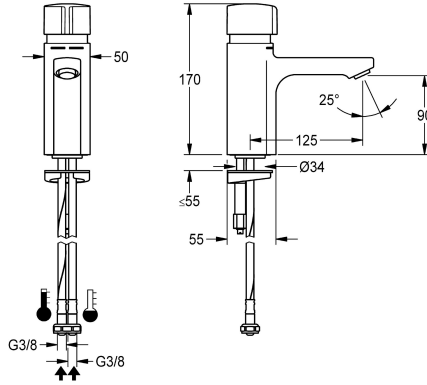

KWC F5S-Mix Self-closing pillar mixer

Modell-Linie: F5S | F5SM1001
Taps | Self closing taps

KWC-No.

2030036163

volume flow rate at 3 bar

0.08 l/s

F5S-Mix self-closing pillar mixer DN 15 as single-mixer tap for sanitary facilities. FRAMIC self-closing mixing cartridge, hydraulically controlled, low-maintenance and stagnation-free, with ceramic disc technology, self-closing, flow pressure-independent due to medium-separated design. Stepless adjustment of flow

duration. With an adjustable, turn-proof temperature stop. For connection to hot water and cold water via hoses with integrated backflow preventer and strainers. All-metal construction, high-polished chromium-plated brass. Anti-theft aerator, SLIM design, with integrated flow regulator 5.0 l/min.

hydraulic self-closing

hygiene flushing

no

diameter nominal

DN 15

inlet size

G 3/8

Locking mechanism

Top section, ceramic

material fitting

brass

maximum flow time

35 Seconds

minimum flow pressure

0.5 bar

minimum flow time