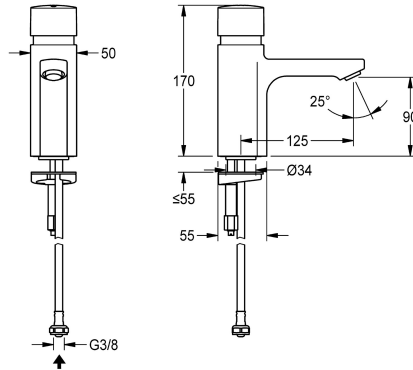

KWC F5S Self-closing pillar tap

Modell-Linie: F5S | F5SV1001
Taps | Self closing taps

KWC-No.

2030036165

2030039426

with flow regulator 3.0 l/min

volume flow rate at 3 bar

0.08 l/s

0.05 l/s

F5S self-closing pillar tap DN 15 for sanitary facilities. FRAMIC self-closing cartridge, hydraulically controlled, low-maintenance and stagnation-free, with ceramic disc technology, self-closing, flow pressure-independent due to medium-separated design. Stepless

adjustment of flow duration. For connection to pre-mixed hot water or cold water via hose including strainer seal. All-metal construction, high-polished chromium-plated brass. Anti-theft aerator, SLIM design, with integrated flow regulator 5.0 l/min.

polished

KWC F5S Self-closing pillar tap

Modell-Linie: F5S | F5SV1001
Taps | Self closing taps

temperature limit	No
thermal disinfection	No
type of mounting	tap hole
type of operation	manual operation
type of tap	pillar tap
volume flow rate at 3 bar	0.08 l/s
water connection	hose (gland nut)
Accent colour	none
Basic colour	chrome-look (glossy)