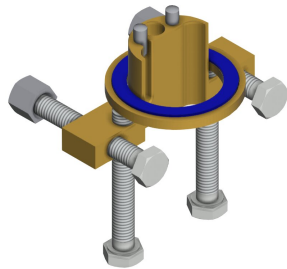

No

DN 15

G 3/8

Top section, ceramic

brass-look

35 Seconds

0.5 bar

5 Seconds

polished

KWC F5S Self-closing pillar tap

Modell-Linie: F5S | F5SV1001
Taps | Self closing taps

temperature limit	No
thermal disinfection	No
type of mounting	tap hole
type of operation	manual operation
type of tap	pillar tap
volume flow rate at 3 bar	0.08 l/s
water connection	hose (gland nut)
Accent colour	none
Basic colour	chrome-look (glossy)

Optional Accessories

Socket for increasing the tap body by 140 mm

2030041519
ACSX1001

Anti-twist protection for F5S

2030035383
ACXX1001

5.0 l/min aerator, angle-adjustable

2030041326
ACXX1002

PURETHERM under-table thermostat