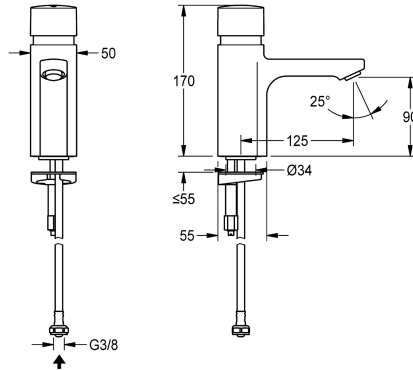

KWC F5S Self-closing pillar tap

Modell-Linie: F5S | F5SV1001
Taps | Self closing taps

KWC-No.

2030036165

2030039426

with flow regulator 3.0 l/min

volume flow rate at 3 bar

0.08 l/s

0.05 l/s

F5S self-closing pillar tap DN 15 for sanitary facilities. FRAMIC self-closing cartridge, hydraulically controlled, low-maintenance and stagnation-free, with ceramic disc technology, self-closing, flow pressure-independent due to medium-separated design. Stepless

adjustment of flow duration. For connection to pre-mixed hot water or cold water via hose including strainer seal. All-metal construction, high-polished chromium-plated brass. Anti-theft aerator, SLIM design, with integrated flow regulator 5.0 l/min.

no

DN 15

G 3/8

Top section, ceramic

brass

35 Seconds

0.5 bar

5 Seconds