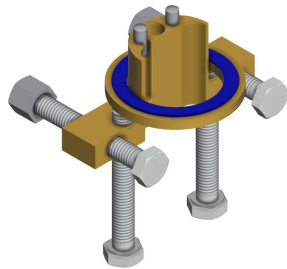

no

DN 15

G 3/8

Top section, ceramic

brass

35 Seconds

0.5 bar

5 Seconds

polished

KWC F5S Self-closing pillar tap

Modell-Linie: F5S | F5SV1001
Taps | Self closing taps

temperature limit	no
thermal disinfection	no
type of mounting	tap hole
type of operation	manual operation
type of tap	pillar tap
volume flow rate at 3 bar	0.08 l/s
water connection	hose (gland nut)
Accent colour	none
Basic colour	chrome-look (glossy)

Optional Accessories

Socket for increasing the tap body by 140 mm

2030041519
ACSX1001

Anti-twist protection for F5S

2030035383
ACXX1001

5.0 l/min aerator, angle-adjustable

2030041326
ACXX1002

PURETHERM under-table thermostat