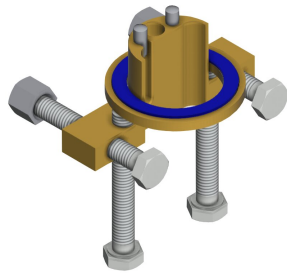

KWC F5S Self-closing pillar tap

Modell-Linie: F5S | F5SV1001
Taps | Self closing taps

type of mounting	tap hole
type of operation	manual operation
type of tap	pillar tap
volume flow rate at 3 bar	0.08 l/s
water connection	hose (gland nut)
Accent colour	none
Basic colour	chrome-look (glossy)

Optional Accessories

Socket for increasing the tap body by 140 mm

2030041519
ACSX1001

Anti-twist protection for F5S

2030035383
ACXX1001