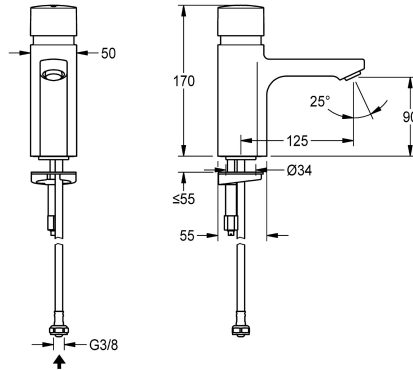

KWC F5S Self-closing pillar tap

Modell-Linie: F5S | F5SV1001
Taps | Self closing taps

KWC-No.

2030036165

volume flow rate at 3 bar

0.08 l/s

F5S self-closing pillar tap DN 15 for sanitary facilities. FRAMIC self-closing cartridge, hydraulically controlled, low-maintenance and stagnation-free, with ceramic disc technology, self-closing, flow pressure-independent due to medium-separated design. Stepless

adjustment of flow duration. For connection to pre-mixed hot water or cold water via hose including strainer seal. All-metal construction, high-polished chromium-plated brass. Anti-theft aerator, SLIM design, with integrated flow regulator 5.0 l/min.

no
0.15 l/s
no
no
yes
yes
hydraulic self-closing
no
DN 15
G 3/8
Top section, ceramic
brass
35 Seconds
0.5 bar
5 Seconds
no
no
no
no
fixed
125 mm
chromed
polished
no
no

KWC F5S Self-closing pillar tap

Modell-Linie: F5S | F5SV1001
Taps | Self closing taps

type of mounting	tap hole
type of operation	manual operation
type of tap	pillar tap
volume flow rate at 3 bar	0.08 l/s
water connection	hose (gland nut)
Accent colour	none
Basic colour	chrome-look (glossy)