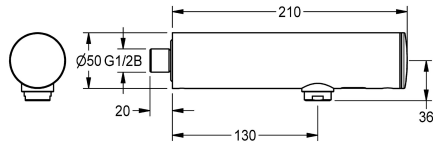

KWC F3E Electronic bib tap with battery operation

Modell-Linie: F3E | F3EV1004
Taps | Electronic taps

KWC-No.

2030036177

2030040224

with flow regulator 3.0 l/min

F3E bib tap DN 15 for wall mounting for sanitary facilities, optoelectronically controlled. For connection to pre-mixed hot or cold water. Control electronics, solenoid valve cartridge, 6 V lithium battery (CR-P2) and sensor in all-metal housing, high-polished chromium-plated brass. Aerator with integrated flow regulator 6.0

l/min. Activated water hygiene flushing 24 hours after last activation, safety switch-off with continuous reflection and saving of statistical data. With option for parameterization and communication via optional, bidirectional remote control.

Technical Data

with backflow preventer

No

calculation flow rate cold wat

0.1 l/s

compatible A3000 open

No

default automatic hygiene flus

24h after the last activity

depressurised

No

with filter

Yes

functional principle

electronic self-closing

hygiene flushing

Yes

diameter nominal

DN 15

Locking mechanism

Top section, non-ceramic

material fitting

brass-look

minimum flow pressure

1 bar

type of mixing

No

number of batteries

1

Parameterization

remote control

Pop-up waste set

No

power supply connection

Battery 6 V

power consumption

1.5 Voltampere

Type of power supply

Battery

protective system IP

IP59K

with rosettes/cover plate

No

protective shutdown

Yes

sound insulation

No

Spout

fixed