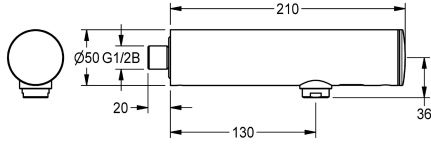

KWC F3E Electronic bib tap with battery operation

Modell-Linie: F3E | F3EV1004
Taps | Electronic taps

KWC-No.

2030036177

2030040224

with flow regulator 3.0 l/min

F3E bib tap DN 15 for wall mounting for sanitary facilities, optoelectronically controlled. For connection to pre-mixed hot or cold water. Control electronics, solenoid valve cartridge, 6 V lithium battery (CR-P2) and sensor in all-metal housing, high-polished chromium-plated brass. Aerator with integrated flow regulator 6.0