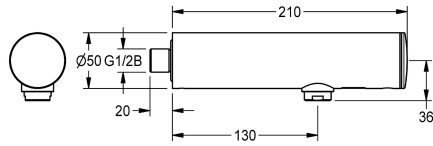

KWC F3E Electronic bib tap with battery operation

Modell-Linie: F3E | F3EV1004
Taps | Electronic taps

KWC-No.

2030036177

2030040224

with flow regulator 3.0 l/min

F3E bib tap DN 15 for wall mounting for sanitary facilities, optoelectronically controlled. For connection to pre-mixed hot or cold water. Control electronics, solenoid valve cartridge, 6 V lithium battery (CR-P2) and sensor in all-metal housing, high-polished chromium-plated brass. Aerator with integrated flow regulator 6.0

l/min. Activated water hygiene flushing 24 hours after last activation, safety switch-off with continuous reflection and saving of statistical data. With option for parameterization and communication via optional, bidirectional remote control.

Technical Data

with backflow preventer

no

calculation flow rate cold wat

0.1 l/s

compatible A3000 open

no

default automatic hygiene flus

24h after the last activity

depressurised

no

with filter

yes

functional principle

electronic self-closing

hygiene flushing

yes

diameter nominal

DN 15

Locking mechanism

Top section, non-ceramic

material fitting

brass

minimum flow pressure

1 bar

type of mixing

no

number of batteries

1

Parameterization

remote control

Pop-up waste set

no

power supply connection

Battery 6 V

power consumption

1.5 Voltampere

Type of power supply

Battery

protective system IP

IP59K

with rosettes/cover plate

no

protective shutdown

yes

sound insulation

no

Spout

fixed