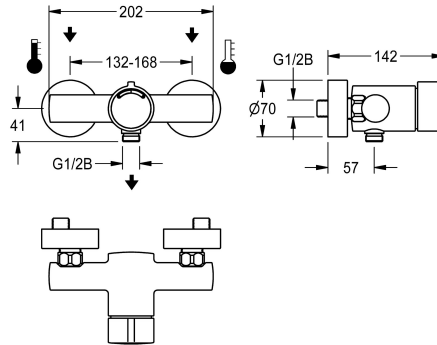

KWC

F3S-Mix self-closing wall-mounted mixer with hand shower connection

Modell-Linie: F3S | F3SM2002
Showers | Self closing showers

KWC-No.

2030036202

F3S-Mix self-closing wall-mounted mixer DN 15 as single-mixer for wall mounting, for shower facilities. Self-closing mixing cartridge, hydraulically controlled, piston-free design, self-closing, stepless configuration of flow duration. With adjustable temperature stop.

Connects to hot and cold water. Housing with hand shower connection G 1/2 B, high-polished chromium-plated brass. With adjustable connections, with backflow preventer, strainers and screw rosettes.

Technical Data

additional connections	no
with backflow preventer	yes
calculation flow rate cold wat	0.15 l/s
calculation flow rate hot water	0.15 l/s
circulation	no
connection with pay water disp	not possible
with filter	yes
adjustable flow time	yes
functional principle	hydraulic self-closing
for hand shower	yes
hygiene flushing	no
diameter nominal	DN 15
inlet size	G 1/2 B
Locking mechanism	Top section, non-ceramic
material fitting	brass
maximum flow time	35 Seconds
minimum flow pressure	1 bar
minimum flow time	5 Seconds
type of mixing	yes
with rosettes/cover plate	yes
protective shutdown	no
shower pipe draining	no
sound insulation	no
surface finish fitting	chromed
surface treatment fitting	polished
temperature limit	yes