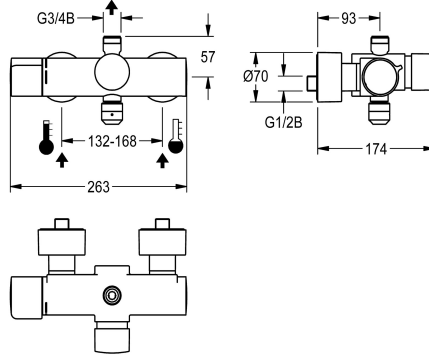

KWC

F5S-Therm self-closing thermostatic wall-mounted mixer

Modell-Linie: **F5S | F5ST2002**

Showers | Self closing showers

KWC-No.

2030032978

2030036208

with automatic shower pipe draining

shower pipe draining

No

Yes

F5S-Therm self-closing thermostatic wall-mounted mixer DN 15 for wall mounting, for shower facilities. Hydraulically controlled, connects to hot and cold water. With a mechanism for an optional water hygiene unit for automatic water hygiene flushing and storage of statistical data. FRAMIC self-closing cartridge, hydraulically controlled, low-maintenance and stagnation-free, with ceramic disc technology, self-closing, flow pressure-independent due to medium-separated design. Stepless adjustment of flow

prepared

diameter nominal

DN 15

inlet size

G 1/2 B

Locking mechanism

Top section, ceramic

material fitting

shower pipe draining	Yes
sound insulation	No
surface finish fitting	chromed
surface treatment fitting	polished
temperature limit	Yes
thermal disinfection	manual
type of mounting	wall mounting
type of operation	manual operation
type of shower	wall fitting
volume flow rate at 3 bar	0.3 l/s
water connection	S-unions
position of water connection	from backside
Accent colour	none
Basic colour	chrome-look (glossy)