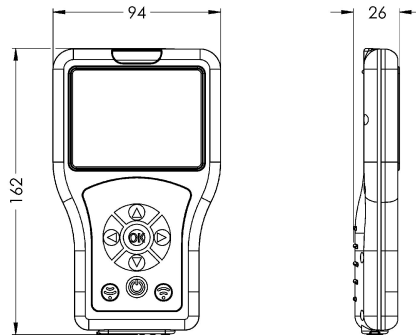

## KWC

Bidirectional remote control for electrical fittings F3 and F5

Modell-Linie: **SANITARY-TAPS-ACCS | ACEX9005**

Taps | Complementary parts taps

### KWC-No.

**2030036654**

Bidirectional remote control

Bidirectional remote control for setting function parameters, storage fitting profiles and statistical data for electrical fittings F3 and F5 as well as hygiene units. Parameter display on menu-driven color screen. With internal rechargeable battery, USB port for transfer of