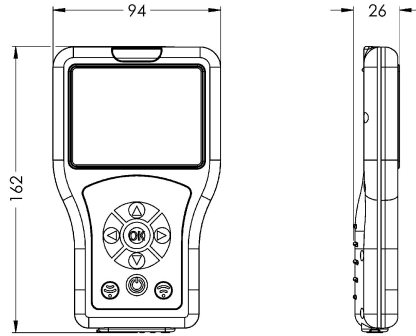

## KWC

Bidirectional remote control for electrical fittings F3 and F5

Modell-Linie: **SANITARY-TAPS-ACCS | ACEX9005**

Taps | Complementary parts taps

### KWC-No.

**2030036654**

Bidirectional remote control

Bidirectional remote control for setting function parameters, storage fitting profiles and statistical data for electrical fittings F3 and F5 as well as hygiene units. Parameter display on menu-driven color screen. With internal rechargeable battery, USB port for transfer of