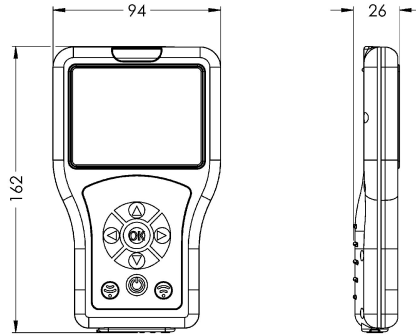

KWC

Bidirectional remote control for electrical fittings F3 and F5

Modell-Linie: **SANITARY-TAPS-ACCS | ACEX9005**

Taps | Complementary parts taps

KWC-No.

2030036654

Bidirectional remote control

Bidirectional remote control for setting function parameters, storage fitting profiles and statistical data for electrical fittings F3 and F5 as well as hygiene units. Parameter display on menu-driven color screen. With internal rechargeable battery, USB port for transfer of