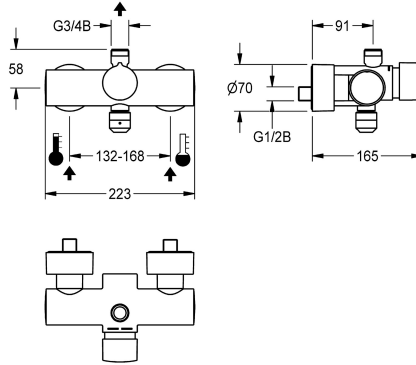

KWC

F5S-Mix self-closing wall-mounted mixer

Modell-Linie: F5S | F5SM2002

Showers | Self closing showers

KWC-No.

2030032998

2030036685

with automatic shower pipe draining

shower pipe draining

No

Yes

F5S-Mix self-closing wall-mounted mixer DN 15 as single-mixer for wall mounting, for shower facilities. FRAMIC self-closing mixing cartridge, hydraulically controlled, low-maintenance and stagnation-free, with ceramic disc technology, self-closing, flow pressure-independent due to medium-separated design. Stepless adjustment of flow duration. With adjustable, turn-proof temperature stop. Connects to hot and cold water. Housing with

outlet on top, G 3/4 B, for installation of bent outlet or surface-mounted shower pipe. All-metal construction, high-polished chromium-plated brass. With adjustable and turn-proof connections with backflow preventer and strainers, completely covered with depth-adjustable screw rosettes. Version with automatic shower pipe draining.

Technical Data

additional connections

No

with backflow preventer

Yes

calculation flow rate cold wat

0.15 l/s

calculation flow rate hot water

0.15 l/s

circulation

No

compatible A3000 open

No

connection with pay water disp

not possible

with filter

Yes

adjustable flow time

Yes

functional principle

hydraulic self-closing

for hand shower

No

hygiene flushing

No

diameter nominal

DN 15

inlet size

G 1/2 B

Locking mechanism

Top section, ceramic

material fitting

brass-look

maximum flow time

35 Seconds

minimum flow pressure

0.5 bar

minimum flow time

5 Seconds

type of mixing

Yes

with rosettes/cover plate

Yes

protective shutdown

No