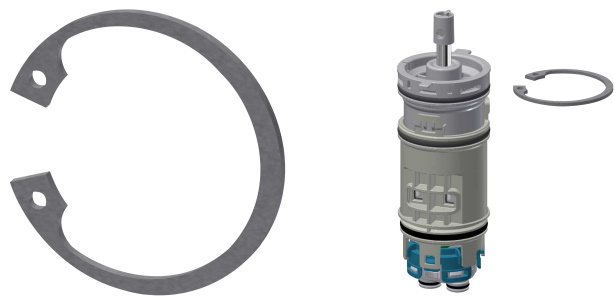

KWC

F5S-Mix self-closing wall-mounted mixer with hand shower connection

Modell-Linie: F5S | F5SM2003
Showers | Self closing showers

Safety ring

2030048357
ASSX9003

FRAMIC self-closing mixing cartridge

2030046185
ASSM9001