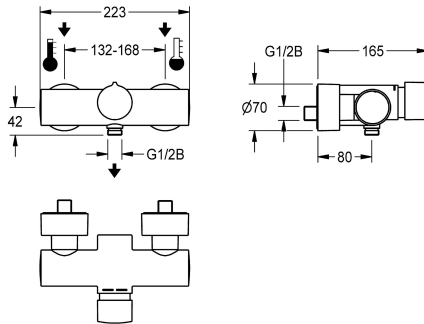

KWC

F5S-Mix self-closing wall-mounted mixer with hand shower connection

Modell-Linie: F5S | F5SM2003
Showers | Self closing showers

KWC-No.

2030036686

F5S-Mix self-closing wall-mounted mixer DN 15 as single-mixer for wall mounting, for shower facilities. FRAMIC self-closing mixing cartridge, hydraulically controlled, low-maintenance and stagnation-free, with ceramic disc technology, self-closing, flow pressure-independent due to medium-separated design. Stepless adjustment of flow duration. With adjustable, turn-proof

temperature stop. Connects to hot and cold water. Housing with hand shower connection G 1/2 B. All-metal version, high-polished chromium-plated brass. With adjustable and turn-proof connections with backflow preventer and strainers, completely covered with depth-adjustable screw rosettes.

Technical Data

additional connections	no
with backflow preventer	yes
calculation flow rate cold wat	0.15 l/s
calculation flow rate hot wate	0.15 l/s
circulation	no
compatible A3000 open	no
connection with pay water disp	not possible
with filter	yes
adjustable flow time	yes
functional principle	hydraulic self-closing
for hand shower	yes
hygiene flushing	no
diameter nominal	DN 15
inlet size	G 1/2 B
Locking mechanism	Top section, ceramic
material fitting	brass
maximum flow time	35 Seconds
minimum flow pressure	0.5 bar
minimum flow time	5 Seconds
type of mixing	yes
with rosettes/cover plate	yes
protective shutdown	no
shower pipe draining	no
sound insulation	no
surface finish fitting	chromed

KWC

F5S-Mix self-closing wall-mounted mixer with hand shower connection

Modell-Linie: F5S | F5SM2003
Showers | Self closing showers

surface treatment fitting	polished
temperature limit	yes
thermal disinfection	no
type of mounting	wall mounting
type of operation	manual operation
type of shower	wall fitting
volume flow rate at 3 bar	0.2 l/s
water connection	S-unions
position of water connection	from backside
Accent colour	none
Basic colour	chrome-look (glossy)