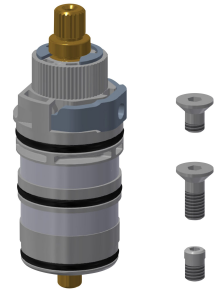

shower connection, G 1/2 B. Full-metal version, high-polished chromium-plated brass. With adjustable and lockable connections with backflow preventer and strainers, completely covered with depth-adjustable screw rosettes. Activated water hygiene flushing 24 hours after last activation and saving of statistical data. With option for parameterization and communication via optional, bidirectional remote control.

2030039541
ACET9001

Spare Parts

Cover

2030003258
EAQLT0002

Temperature handle

2030047082
ASXT9003

Temperature stop

2030003296
EAQLT0003