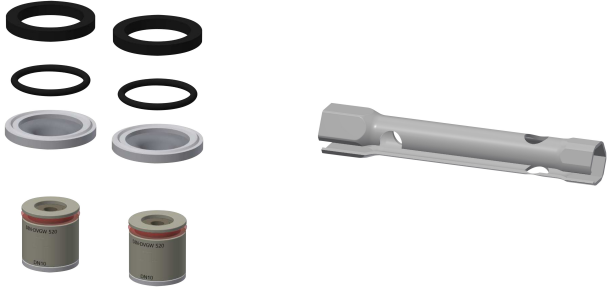

Screw rosette

2030046777
ASXX9003

KWC F5E-Therm

Electronic thermostat wall-mounted mixer with hand-shower connection and battery operation

Modell-Linie: F5E | F5ET2003

Showers | Electronic self closing shower