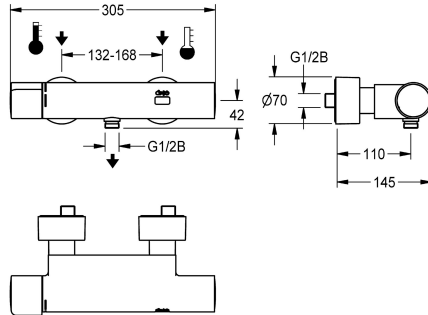

KWC F5E-Therm

Electronic thermostat wall-mounted mixer with hand-shower connection and battery operation

Modell-Linie: F5E | F5ET2003

Showers | Electronic self closing shower

KWC-No.

2030036691

2030039548

Version with pre-assembled thermal disinfection unit

shower connection, G 1/2 B. Full-metal version, high-polished chromium-plated brass. With adjustable and lockable connections with backflow preventer and strainers, completely covered with depth-adjustable screw rosettes. Activated water hygiene flushing 24 hours after last activation and saving of statistical data. With option for parameterization and communication via optional, bidirectional remote control.

yes

hygiene flushing

yes

diameter nominal

DN 15

inlet size

G 1/2 B

Locking mechanism