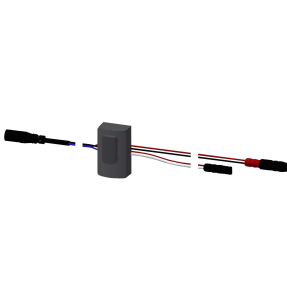

Sensor, ID 12/00001

2030041460
ASET2001

Solenoid valve cartridge

2030003033
EAQFU0001