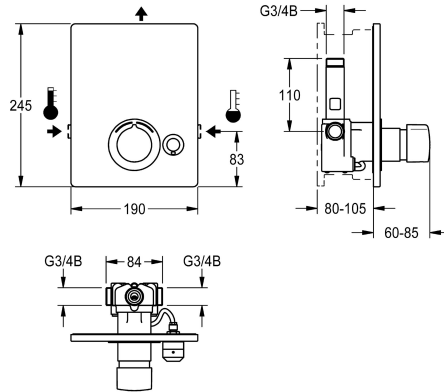

KWC

F5S-Mix self-closing in-wall mixer

Modell-Linie: **F5S** | **F5SM2005**
Showers | Self closing showers

KWC-No.

2030029012

2030036693

with automatic shower pipe draining

shower pipe draining

No

Yes

F5S-Mix self-closing single-mixer DN 15 as finished installation kit for installation in basic installation kit, for shower facilities. FRAMIC self-closing mixing cartridge, hydraulically controlled, low-maintenance and stagnation-free, with ceramic disc technology, self-closing, flow pressure-independent due to medium-separated design. Stepless adjustment of flow duration. With adjustable, turn-

proof temperature stop. Connects to hot and cold water. All-metal construction, visible parts high-polished, chromium-plated. Holding frame including profile seal, stainless steel cover plate 190 x 245 mm with covered screw fixing, chromium-plated plastic rosettes, backflow preventer and strainers. Depth adjustability 25 mm. Version with automatic shower pipe draining.

Technical Data

additional connections

No

with backflow preventer

Yes

Built-in fitting model

Finishing section

calculation flow rate cold wat

0.15 l/s

calculation flow rate hot water

0.15 l/s

circulation

No

compatible A3000 open

No

connection with pay water disp

not possible

Cover plate height

245 mm

Cover plate width

190 mm

with filter

Yes

adjustable flow time

Yes

functional principle

hydraulic self-closing

for hand shower

No

hygiene flushing

No

diameter nominal

DN 15

inlet size

G 3/4 B

Locking mechanism

Top section, ceramic

material casing

stainless steel

material fitting

brass-look

maximum flow time

35 Seconds

minimum flow pressure

0.5 bar

minimum flow time

5 Seconds