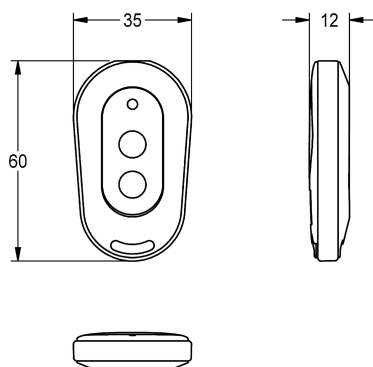

KWC

2-button remote control for fittings F3 and F5

Modell-Linie: **SANITARY-TAPS-ACCS | ACEX9004**
Taps | Complementary parts taps

KWC-No.

2030036849

2-button remote control

2 buttons remote control for fittings F3 and F5 for activation cleaning
switch-off for 1 minute and deactivation/activation of hygiene flush.