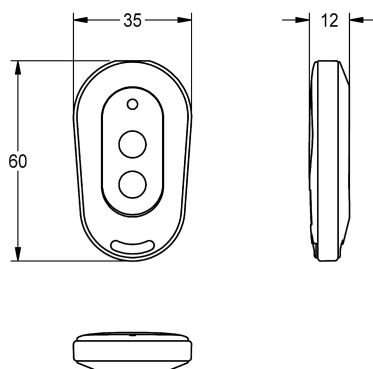

KWC

2-button remote control for fittings F3 and F5

Modell-Linie: **SANITARY-TAPS-ACCS** | **ACEX9004**
Taps | Complementary parts taps

KWC-No.

2030036849

2-button remote control

2 buttons remote control for fittings F3 and F5 for activation cleaning
switch-off for 1 minute and deactivation/activation of hygiene flush.