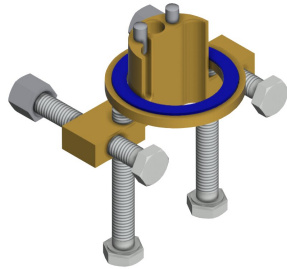

Top section, ceramic

material fitting

brass-look

maximum flow time

35 Seconds

minimum flow pressure

0.5 bar

minimum flow time

## KWC F5S-Mix Self-closing pillar mixer

Modell-Linie: F5S | F5SM1006  
Taps | Self closing taps

surface treatment fitting	polished
temperature limit	Yes
thermal disinfection	No
type of mounting	tap hole
type of operation	manual operation
type of tap	pillar tap
volume flow rate at 3 bar	0.05 l/s
water connection	hose (gland nut)
Accent colour	none
Basic colour	chrome-look (glossy)

### Optional Accessories

**Socket for increasing the tap body by 140 mm**

**2030041519**  
ACSX1001

**Anti-twist protection for F5S**

**2030035383**  
ACXX1001

**5.0 l/min aerator, angle-adjustable**

**2030041326**  
ACXX1002