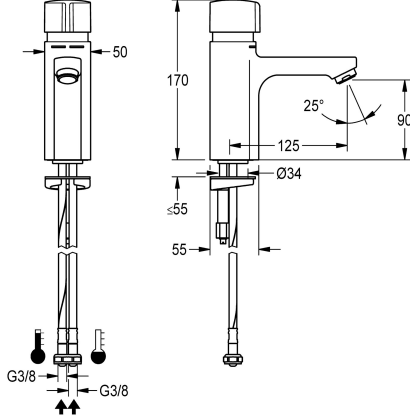

## KWC F5S-Mix Self-closing pillar mixer

Modell-Linie: F5S | F5SM1006  
Taps | Self closing taps

### KWC-No.

2030036163

2030039396

with flow regulator 3.0 l/min

### volume flow rate at 3 bar

0.08 l/s

0.05 l/s

F5S-Mix self-closing pillar mixer DN 15 as single-mixer tap for sanitary facilities. FRAMIC self-closing mixing cartridge, hydraulically controlled, low-maintenance and stagnation-free, with ceramic disc technology, self-closing, flow pressure-independent due to medium-separated design. Stepless adjustment of flow

duration. With adjustable, turn-proof temperature stop. For connection to hot water and cold water via hoses with integrated backflow preventer and strainers. All-metal construction, high-polished chromium-plated brass. Aerator with integrated flow regulator 3.0 l/min.