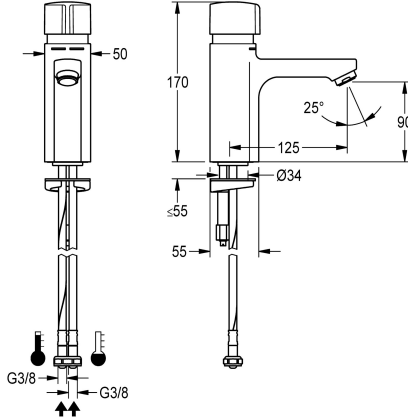

KWC F5S-Mix Self-closing pillar mixer

Modell-Linie: F5S | F5SM1006
Taps | Self closing taps

KWC-No.

2030036163

2030039396

with flow regulator 3.0 l/min

volume flow rate at 3 bar

0.08 l/s

0.05 l/s

F5S-Mix self-closing pillar mixer DN 15 as single-mixer tap for sanitary facilities. FRAMIC self-closing mixing cartridge, hydraulically controlled, low-maintenance and stagnation-free, with ceramic disc technology, self-closing, flow pressure-independent due to medium-separated design. Stepless adjustment of flow

duration. With adjustable, turn-proof temperature stop. For connection to hot water and cold water via hoses with integrated backflow preventer and strainers. All-metal construction, high-polished chromium-plated brass. Aerator with integrated flow regulator 3.0 l/min.

hydraulic self-closing

no

DN 15

G 3/8

Top section, ceramic

brass

35 Seconds

0.5 bar