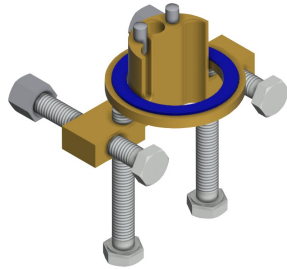

chromed

KWC F5S-Mix Self-closing pillar mixer

Modell-Linie: F5S | F5SM1006
Taps | Self closing taps

surface treatment fitting	polished
temperature limit	yes
thermal disinfection	no
type of mounting	tap hole
type of operation	manual operation
type of tap	pillar tap
volume flow rate at 3 bar	0.05 l/s
water connection	hose (gland nut)
Accent colour	none
Basic colour	chrome-look (glossy)

Optional Accessories

Socket for increasing the tap body by 140 mm

2030041519
ACSX1001

Anti-twist protection for F5S

2030035383
ACXX1001

5.0 l/min aerator, angle-adjustable

2030041326
ACXX1002

Aerator 1.8 l/min