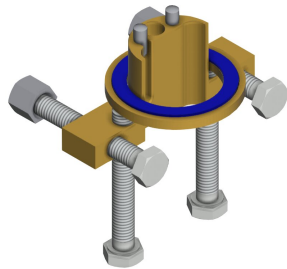

adjustment of flow duration. For connection to pre-mixed hot water or cold water via hose including strainer seal. All-metal construction, high-polished chromium-plated brass. Aerator with integrated flow regulator 3.0 l/min.

No

diameter nominal

DN 15

inlet size

G 3/8

Locking mechanism

Top section, ceramic

material fitting

polished

KWC F5S Self-closing pillar tap

Modell-Linie: F5S | F5SV1002
Taps | Self closing taps

temperature limit	No
thermal disinfection	No
type of mounting	tap hole
type of operation	manual operation
type of tap	pillar tap
volume flow rate at 3 bar	0.05 l/s
water connection	hose (gland nut)
Accent colour	none
Basic colour	chrome-look (glossy)

Optional Accessories

Socket for increasing the tap body by 140 mm

2030041519
ACSX1001

Anti-twist protection for F5S

2030035383
ACXX1001

Theft-proof housing for aerator

2000104778
ZTAPS0005

PURETHERM under-table thermostat