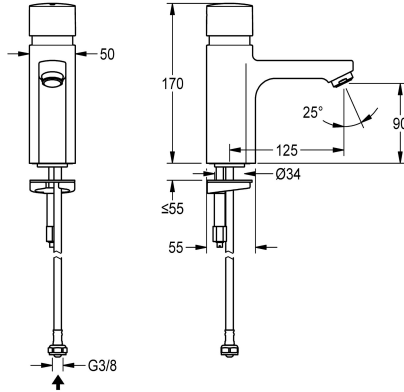

KWC F5S Self-closing pillar tap

Modell-Linie: F5S | F5SV1002
Taps | Self closing taps

KWC-No.

2030036165

2030039426

with flow regulator 3.0 l/min

volume flow rate at 3 bar

0.08 l/s

0.05 l/s

F5S self-closing pillar tap DN 15 for sanitary facilities. FRAMIC self-closing cartridge, hydraulically controlled, low-maintenance and stagnation-free, with ceramic disc technology, self-closing, flow pressure-independent due to medium-separated design. Stepless

adjustment of flow duration. For connection to pre-mixed hot water or cold water via hose including strainer seal. All-metal construction, high-polished chromium-plated brass. Aerator with integrated flow regulator 3.0 l/min.

No

diameter nominal

DN 15

inlet size

G 3/8

Locking mechanism

Top section, ceramic

material fitting