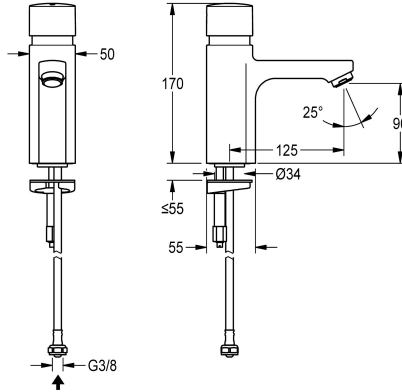

KWC F5S Self-closing pillar tap

Modell-Linie: F5S | F5SV1002
Taps | Self closing taps

KWC-No.

2030036165

2030039426

with flow regulator 3.0 l/min

volume flow rate at 3 bar

0.08 l/s

0.05 l/s

F5S self-closing pillar tap DN 15 for sanitary facilities. FRAMIC self-closing cartridge, hydraulically controlled, low-maintenance and stagnation-free, with ceramic disc technology, self-closing, flow pressure-independent due to medium-separated design. Stepless

adjustment of flow duration. For connection to pre-mixed hot water or cold water via hose including strainer seal. All-metal construction, high-polished chromium-plated brass. Aerator with integrated flow regulator 3.0 l/min.

no

DN 15

G 3/8

Top section, ceramic

brass

35 Seconds

0.5 bar

5 Seconds