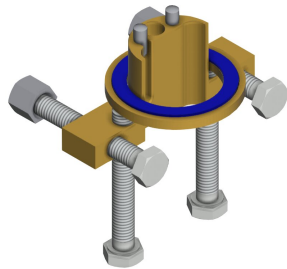

adjustment of flow duration. For connection to pre-mixed hot water or cold water via hose including strainer seal. All-metal construction, high-polished chromium-plated brass. Aerator with integrated flow regulator 3.0 l/min.

no

DN 15

G 3/8

Top section, ceramic

brass

35 Seconds

0.5 bar

5 Seconds

polished

KWC F5S Self-closing pillar tap

Modell-Linie: F5S | F5SV1002
Taps | Self closing taps

temperature limit	no
thermal disinfection	no
type of mounting	tap hole
type of operation	manual operation
type of tap	pillar tap
volume flow rate at 3 bar	0.05 l/s
water connection	hose (gland nut)
Accent colour	none
Basic colour	chrome-look (glossy)

Optional Accessories

Socket for increasing the tap body by 140 mm

2030041519
ACSX1001

Anti-twist protection for F5S

2030035383
ACXX1001

Theft-proof housing for aerator

2000104778
ZTAPS0005

PURETHERM under-table thermostat