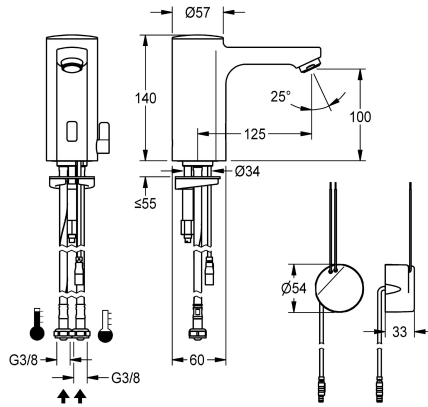

### KWC-No.

2030035329

2030039432

with flow regulator 3.0 l/min