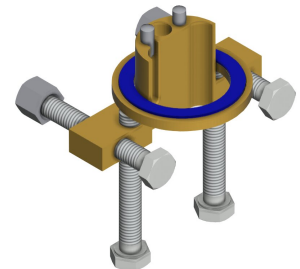

### Extratillbehör

**Bidirectional remote control for electronic fittings F3 and F5**

**2030036654**  
ACEX9005

**2-button remote control for fittings F3 and F5**

**2030036849**  
ACEX9004

**Socket**

**2030040334**  
ACEX1001