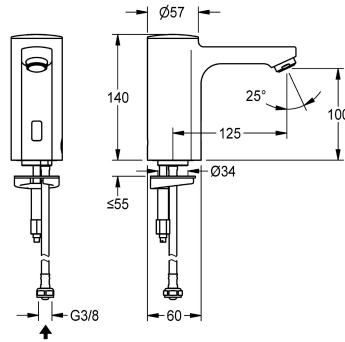

## KWC F5E

Electronic pillar tap with battery operation

Modell-Linie: F5E | F5EV1005

Taps | Electronic taps

### KWC-No.

2030027922

2030039435

with flow regulator 3.0 l/min

### volume flow rate at 3 bar

0.08 l/s

0.05 l/s

F5E pillar tap DN 15 for sanitary facilities, opto-electronically controlled. For connection to pre-mixed hot or cold water via hose and strainer. Control electronics, solenoid valve cartridge, 6 V lithium battery (CR-P2) and sensor in all-metal housing, high-polished chromium-plated brass. Aerator with integrated flow regulator 3.0

Yes

diameter nominal

DN 15

inlet size

G 3/8

Locking mechanism

Top section, non-ceramic

material fitting