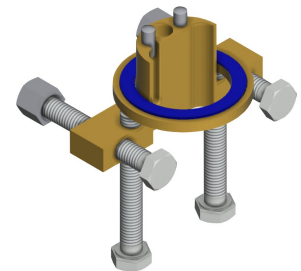

no

KWC F5E

Electronic pillar tap with battery operation

Modell-Linie: F5E | F5EV1005

Taps | Electronic taps

Spout	fixed
spout projection	125 mm
surface finish fitting	chromed
surface treatment fitting	polished
temperature limit	no
thermal disinfection	no
with transformer/power supply	no
type of batteries	CR-P2 Lithium battery 6V
type of mounting	tap hole
type of operation	sensor operation
type of sensor	opto-electronic sensor
type of tap	pillar tap
volume flow rate at 3 bar	0.05 l/s
water connection	hose (gland nut)
Accent colour	none
Basic colour	chrome-look (glossy)

Optional Accessories

Bidirectional remote control for electronic fittings F3 and F5

2030036654
ACEX9005

2-button remote control for fittings F3 and F5

2030036849
ACEX9004

Socket

2030040334
ACEX1001

Anti-twist protection for F5S

2030035383
ACXX1001

PURETHERM under-table thermostat

2030012758
PURE0031

Aerator 1.8 l/min

2030041442
ACXX1005

KWC F5E

Electronic pillar tap with battery operation

Modell-Linie: F5E | F5EV1005

Taps | Electronic taps

Spare Parts

3.0 l/min. aerator

2030041424
ASXX1008

Cap

2030041558
ASEX1007

Plug red

2030041951
ASEX1009