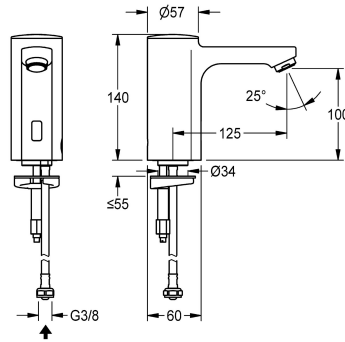

KWC F5E

Electronic pillar tap with battery operation

Modell-Linie: F5E | F5EV1005

Taps | Electronic taps

KWC-No.

2030027922

2030039435

with flow regulator 3.0 l/min

volume flow rate at 3 bar

0.08 l/s

0.05 l/s

F5E pillar tap DN 15 for sanitary facilities, opto-electronically controlled. For connection to pre-mixed hot or cold water via hose and strainer. Control electronics, solenoid valve cartridge, 6 V lithium battery (CR-P2) and sensor in all-metal housing, high-polished chromium-plated brass. Aerator with integrated flow regulator 3.0

yes

diameter nominal

DN 15

inlet size

G 3/8

Locking mechanism

Top section, non-ceramic

material fitting