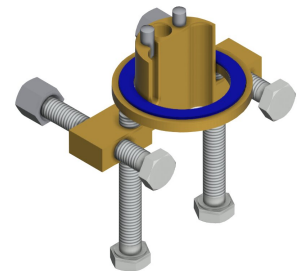

Extratillbehör

Bidirectional remote control for electronic fittings F3 and F5

2030036654
ACEX9005

2-button remote control for fittings F3 and F5

2030036849
ACEX9004

Socket

2030040334
ACEX1001

Anti-twist protection for F5S