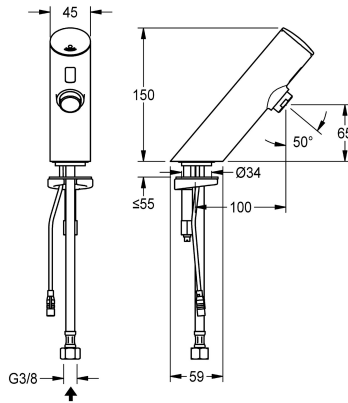

KWC

F3E electronic pillar tap for separate power supply

Modell-Linie: F3E | F3EV1005

Taps | Electronic taps

KWC-No.

2030039459

volume flow rate at 3 bar

0.1 l/s

F3E pillar tap DN 15 for sanitary facilities, opto-electronically controlled. For connection to pre-mixed hot or cold water via hose and strainer. Control electronics, solenoid valve cartridge and sensor in all-metal housing, high-polished chromium-plated brass. Aerator with integrated flow regulator 6.0 l/min. Activated water hygiene

Technical Data

with backflow preventer	no
calculation flow rate cold wat	0.1 l/s
compatible A3000 open	no
default automatic hygiene flus	24h after the last activity
depressurised	no
with filter	yes
functional principle	electronic self-closing
hygiene flushing	yes
diameter nominal	DN 15
inlet size	G 3/8
Locking mechanism	Top section, non-ceramic
material fitting	brass
minimum flow pressure	1 bar
type of mixing	no
Parameterization	remote control
Pop-up waste set	no
power supply connection	6,75 / 12 V DC
position of power connection	from bottom
power consumption	1.5 Voltampere
Type of power supply	Transformer
protective system IP	IP59K
with rosettes/cover plate	no
protective shutdown	yes
sound insulation	no
Spout	fixed

KWC

F3E electronic pillar tap for separate power supply

Modell-Linie: F3E | F3EV1005

Taps | Electronic taps

spout projection	100 mm
surface finish fitting	chromed
surface treatment fitting	polished
temperature limit	no
thermal disinfection	no
with transformer/power supply	no
type of mounting	tap hole
type of operation	sensor operation
type of sensor	opto-electronic sensor
type of tap	pillar tap
volume flow rate at 3 bar	0.1 l/s
water connection	hose (gland nut)
Accent colour	none
Basic colour	chrome-look (glossy)