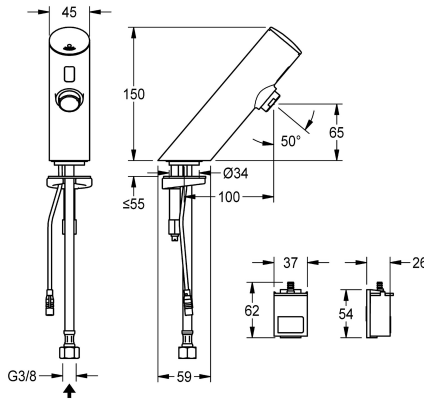

KWC F3E electronic pillar tap with battery compartment

Modell-Linie: F3E | F3EV1006
Kranar | Elektroniska kranar

KWC-No.

2030033385

2030039462

with flow regulator 3.0 l/min

ATT-WS-VOLFLOWRATE3

0.1 l/s