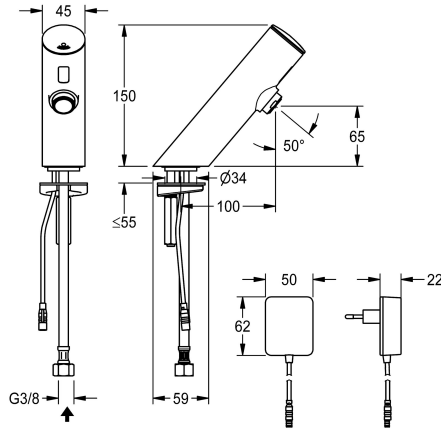

KWC

F3E electronic pillar tap with plug-in power supply unit

Modell-Linie: F3E | F3EV1007
Taps | Electronic taps

KWC-No.

2030033387

2030039463

with flow regulator 3.0 l/min

volume flow rate at 3 bar

0.1 l/s

0.05 l/s

F3E pillar tap DN 15 for sanitary facilities, opto-electronically controlled. For connection to pre-mixed hot or cold water via hose and strainer. Control electronics, solenoid valve cartridge and sensor in all-metal housing, high-polished chromium-plated brass. Aerator with integrated flow regulator 3.0 l/min. Activated water hygiene