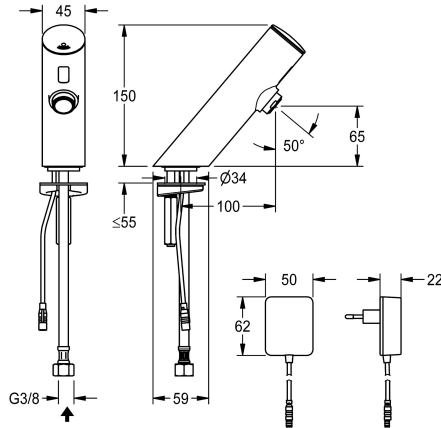

### F3E electronic pillar tap with plug-in power supply unit

Modell-Linie: F3E | F3EV1007  
Taps | Electronic taps

#### KWC-No.

2030033387

2030039463

with flow regulator 3.0 l/min

#### volume flow rate at 3 bar

0.1 l/s

0.05 l/s

F3E pillar tap DN 15 for sanitary facilities, opto-electronically controlled. For connection to pre-mixed hot or cold water via hose and strainer. Control electronics, solenoid valve cartridge and sensor in all-metal housing, high-polished chromium-plated brass. Aerator with integrated flow regulator 3.0 l/min. Activated water hygiene