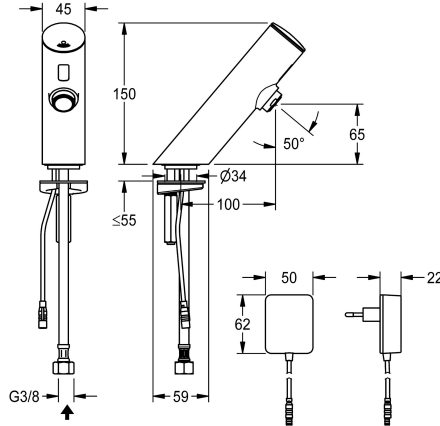

KWC

F3E electronic pillar tap with plug-in power supply unit

Modell-Linie: F3E | F3EV1007
Kranar | Elektroniska kranar

KWC-No.

2030033387

2030039463

with flow regulator 3.0 l/min

ATT-WS-VOLFLOWRATE3