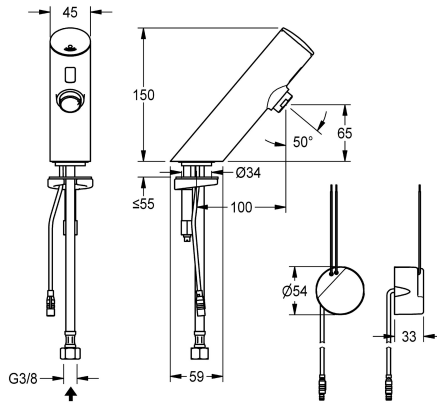

KWC F3E electronic pillar tap with in-wall power supply

Modell-Linie: F3E | F3EV1008
Taps | Electronic taps

KWC-No.

2030033544

2030039464

with flow regulator 3.0 l/min

volume flow rate at 3 bar

0.1 l/s

0.05 l/s

F3E pillar tap DN 15 for sanitary facilities, opto-electronically controlled. For connection to pre-mixed hot or cold water via hose and strainer. Control electronics, solenoid valve cartridge and sensor in all-metal housing, high-polished chromium-plated brass. Aerator with integrated flow regulator 3.0 l/min. Activated water hygiene