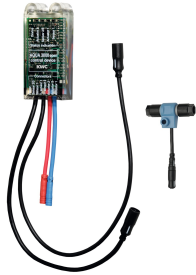

Mandatory Accessories

Mounting bar for F5 wall-mounted mixers

2030071303
F5BTX002

Power supply unit

2030039477
ACEX9001

Extension cable 5 m

2030043814
ACEX9010

KWC F5E-Therm

Electronic thermostat wall-mounted mixer for separate power supply

Modell-Linie: F5E | F5ET1021

Taps | Electronic taps

Optional Accessories

Theft-proof housing for aerator

2000104778
ZTAPS0005

Electronic module for wash basin taps F5

2030041914
ACET1001

Extension cable for sensor

2030041919
ACEX9006

Extension cable for sensor

2030041920
ACEX9007

Bidirectional remote control for electrical fittings F3 and F5

2030036654
ACEX9005

2-button remote control for fittings F3 and F5