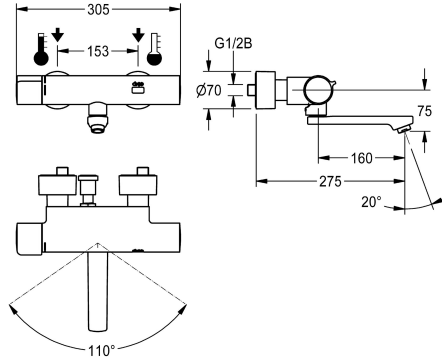

KWC F5E-Therm

Electronic thermostat wall-mounted mixer for separate power supply

Modell-Linie: F5E | F5ET1021
Taps | Electronic taps

KWC-No.

2030036211

2030036210
Projection 155 mm

2030036212
Projection 275 mm

spout projection

215 mm

155 mm

275 mm

155 mm

215 mm

275 mm

thermal disinfection