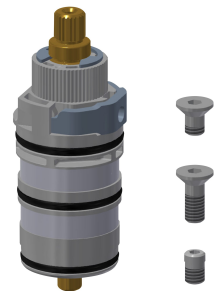

2030041914
ACET1001

Extension cable for sensor

2030041919
ACEX9006

Extension cable for sensor

2030041920
ACEX9007

Bidirectional remote control for electrical fittings F3 and F5

2030036654
ACEX9005

2-button remote control for fittings F3 and F5

2030036849
ACEX9004

Spare Parts

Cover

2030003258
EAQLT0002

Temperature handle

2030050541
ASXT9004

Temperature stop

2030003296
EAQLT0003

Thermocouple

2030003300
EAQLT0004

KWC F5E-Therm

Electronic thermostat wall-mounted mixer for separate power supply

Modell-Linie: F5E | F5ET1021

Taps | Electronic taps

Swivel spout, 160 mm

2030032815
ASXX1002