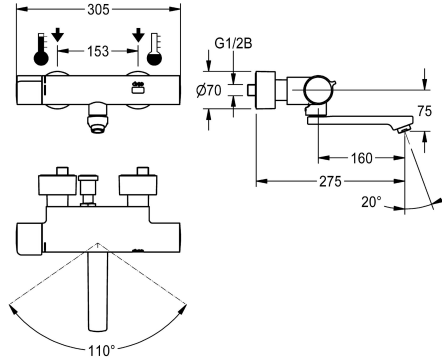

KWC F5E-Therm

Electronic thermostat wall-mounted mixer for separate power supply

Modell-Linie: F5E | F5ET1021
Taps | Electronic taps

KWC-No.
2030036211
2030036210 Projection 155 mm
2030036212 Projection 275 mm
2030039530 with projection 155 mm and pre-installed disinfection unit
2030039538 with projection 215 mm and pre-installed disinfection unit
2030039539 with projection 275 mm and pre-installed disinfection unit

spout projection
215 mm
155 mm
275 mm
155 mm
215 mm
275 mm

thermal disinfection
yes
yes
yes
automatic thermal disinfection
automatic thermal disinfection
automatic thermal disinfection

F5E-Therm thermostatic mixer DN 15 for wall mounting with lockable swivelling spout, for sanitary facilities. Opto-electronically controlled, triggered via hand movement. Thermostat with metal handle with adjustable and turn-proof temperature stop. With option for thermal disinfection, manually or automatically via pre-assembled disinfection unit. For connection to hot and cold water. Control electronics, solenoid valve cartridge and sensor in scald-protected safe-touch housing, high-polished chromium-plated brass. Laminar jet controller with integrated flow regulator 6.0 l/min.