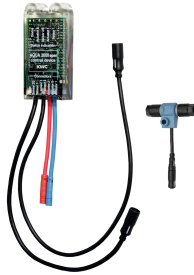

Mandatory Accessories

Mounting bar for F5 wall-mounted mixers

2030071303
F5BTX002

Power supply unit

2030039477
ACEX9001

Extension cable 5 m

2030043814
ACEX9010

KWC F5E-Therm

Electronic thermostat wall-mounted mixer for separate power supply

Modell-Linie: F5E | F5ET1021

Taps | Electronic taps

Optional Accessories

Theft-proof housing for aerator

2000104778
ZTAPS0005

Electronic module for wash basin taps F5

2030041914
ACET1001

Extension cable for sensor

2030041919
ACEX9006

Extension cable for sensor

2030041920
ACEX9007

Bidirectional remote control for electrical fittings F3 and F5

2030036654
ACEX9005

2-button remote control for fittings F3 and F5