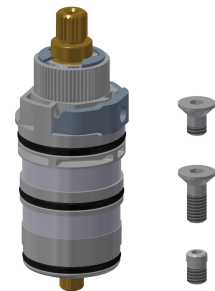

2030041914
ACET1001

Extension cable for sensor

2030041919
ACEX9006

Extension cable for sensor

2030041920
ACEX9007

Bidirectional remote control for electrical fittings F3 and F5

2030036654
ACEX9005

2-button remote control for fittings F3 and F5

2030036849
ACEX9004

Spare Parts

Cover

2030003258
EAQLT0002

Temperature handle

2030050541
ASXT9004

Temperature stop

2030003296
EAQLT0003

Thermocouple

2030003300
EAQLT0004

KWC F5E-Therm

Electronic thermostat wall-mounted mixer for separate power supply

Modell-Linie: F5E | F5ET1021

Taps | Electronic taps

Swivel spout, 160 mm

2030032815
ASXX1002