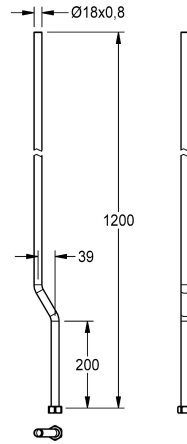

KWC

Shower pipe

Modell-Linie: F3 | ACSX2001

Showers | Complementary parts showers

KWC-No.

2030039555

Shower pipe, length 1200 mm, crank 39 mm

Shower pipe for surface installation for connection to F3S self-closing showers, polished chromium-plated brass, with union nut.

Diameter 18 x 0.8 mm, length 1200 mm, crank 39 mm

Technical Data

crank

39 mm

type of shower pipe

shower pipe

with crank

Yes