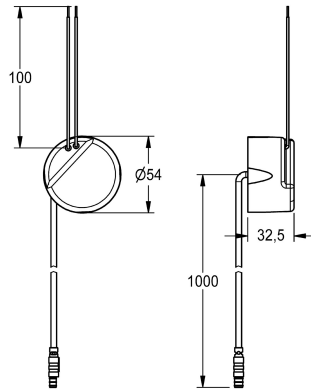

### In-wall power supply

Modell-Linie: **ELECTRIC-CONTROLS | ACEX9003**

Water management systems | Complementary parts water management

#### KWC-No.

**2030039825**

Power supply for installation in the wall with connecting cable 1 m

Power supply for installation in the wall with connecting cable 1 m,  
100-240 V AC - 6.75 V DC.