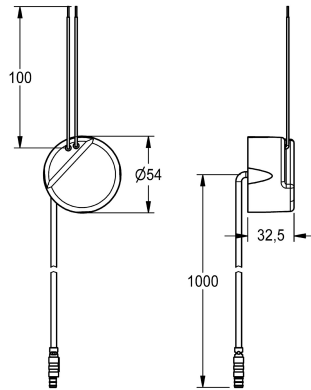

KWC

In-wall power supply

Modell-Linie: **ELECTRIC-CONTROLS | ACEX9003**

Water management systems | Complementary parts water management

KWC-No.

2030039825

Power supply for installation in the wall with connecting cable 1 m

Power supply for installation in the wall with connecting cable 1 m,
100-240 V AC - 6.75 V DC.

Technical Data

communication	no
compatible A3000	no
compatible A3000 open	no
input supply voltage V max	240 Volt
input supply voltage V min	100 Volt
output voltage	6.75 Volt
power switch	no
protective system IP	IP20
output voltage UOM	DC