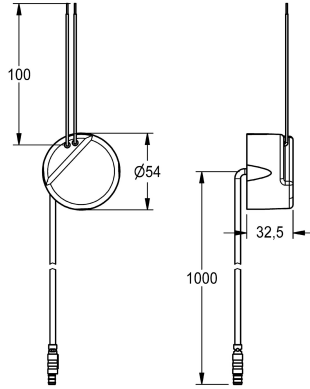

KWC

In-wall power supply

Modell-Linie: **ELECTRIC-CONTROLS | ACEX9003**

Water management systems | Complementary parts water management

KWC-No.

2030039825

Power supply for installation in the wall with connecting cable 1 m

Power supply for installation in the wall with connecting cable 1 m,
100-240 V AC - 6.75 V DC.

Technical Data

communication	no
compatible A3000	no
compatible A3000 open	no
input supply voltage V max	240 Volt
input supply voltage V min	100 Volt
output voltage	6.75 Volt
power switch	no
protective system IP	IP20
output voltage UOM	DC