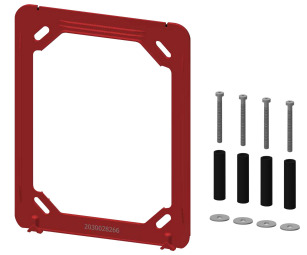

Holding frame

2030045472
ASXX9004

Cleaning product CHROMOL

2000105091
ZWSPL0023

Stainless steel care set

2000109019
ZWSPL0024