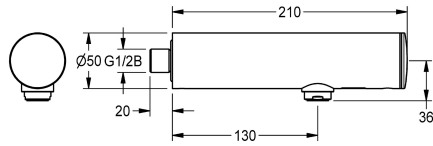

KWC F3E electronic bib tap with battery operation

Modell-Linie: F3E | F3EV1022
Taps | Electronic taps

KWC-No.

2030036177

2030040224

with flow regulator 3.0 l/min

F3E bib tap DN 15 for wall mounting for sanitary facilities, optoelectronically controlled. For connection to pre-mixed hot or cold water. Control electronics, solenoid valve cartridge, 6 V lithium battery (CR-P2) and sensor in all-metal housing, high-polished chromium-plated brass. Aerator with integrated flow regulator 3.0