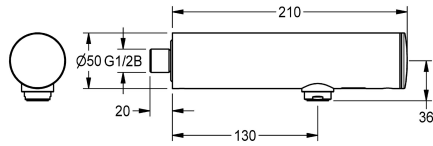

KWC F3E electronic bib tap with battery operation

Modell-Linie: F3E | F3EV1022
Taps | Electronic taps

KWC-No.

2030036177

2030040224

with flow regulator 3.0 l/min

F3E bib tap DN 15 for wall mounting for sanitary facilities, optoelectronically controlled. For connection to pre-mixed hot or cold water. Control electronics, solenoid valve cartridge, 6 V lithium battery (CR-P2) and sensor in all-metal housing, high-polished chromium-plated brass. Aerator with integrated flow regulator 3.0

KWC

F3E electronic bib tap with battery operation

Modell-Linie: F3E | F3EV1022

Taps | Electronic taps

spout projection	130 mm
surface finish fitting	chromed
surface treatment fitting	polished
temperature limit	no
thermal disinfection	automatic thermal disinfection
with transformer/power supply	no
type of batteries	CR-P2 Lithium battery 6V
type of mounting	wall mounting
type of operation	sensor operation
type of sensor	opto-electronic sensor
type of tap	bib tap
volume flow rate at 3 bar	0.05 l/s
water connection	threaded connection (external)
Accent colour	none
Basic colour	chrome-look (glossy)