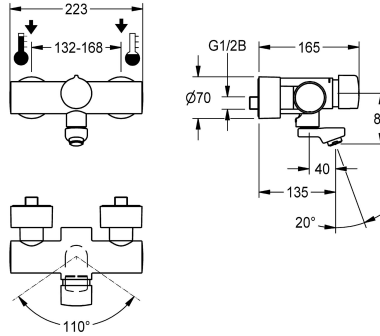

KWC F5S-Mix Self-closing wall-mounted mixer

Modell-Linie: F5S | F5SM1008
Taps | Self closing taps

KWC-No.

2030032992

Projection 195 mm

2030032991

Projection 135 mm

2030032993

Projection 255 mm

2030040314

with projection 135 mm and aerator with flow regulator 3.0 l/min

2030040316

with projection 195 mm and aerator with flow regulator 3.0 l/min

2030040317

with projection 255 mm and aerator with flow regulator 3.0 l/min

spout projection

195 mm

135 mm

255 mm

135 mm

195 mm

255 mm

volume flow rate at 3 bar

adjustable, turn-proof temperature stop. Connects to hot and cold water. All-metal construction, high-polished chromium-plated brass. Aerator with an integrated flow regulator 3.0 l/min. With adjustable and lockable connections with backflow preventer and strainers, completely covered with depth-adjustable screw rosettes. Projection 135 mm.