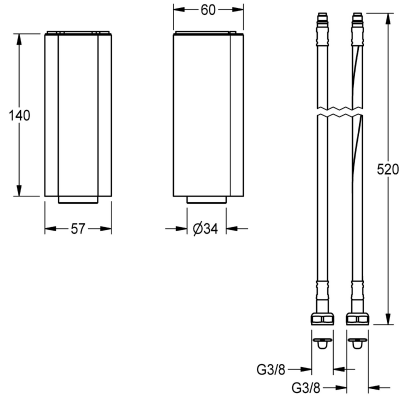

## KWC Socket

Modell-Linie: F5 | ACEX1001  
Taps | Complementary parts taps

### KWC-No.

---

**2030040334**

Socket for increasing the tap body by 140 mm

---

**2030041325**

Socket for F5L single-lever pillar mixer

---

**2030041519**

Socket for F5S self-closing pillar taps and pillar mixer

---

Socket for heightening of fitting housing at 140 mm, for F5E electronic pillar taps and pillar mixer. Polished chromium-plated

brass.