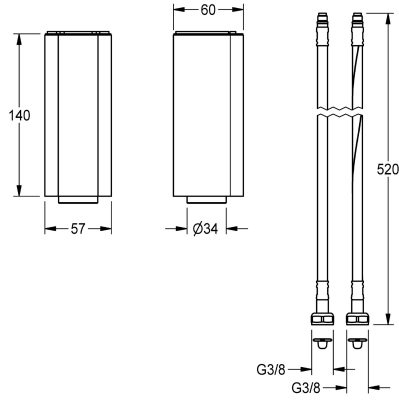

KWC Socket

Modell-Linie: F5 | ACEX1001
Taps | Complementary parts taps

KWC-No.

2030040334

Socket for increasing the tap body by 140 mm

2030041325

Socket for F5L single-lever pillar mixer

2030041519

Socket for F5S self-closing pillar taps and pillar mixer

Socket for heightening of fitting housing at 140 mm, for F5E electronic pillar taps and pillar mixer. Polished chromium-plated

brass.

Technical Data