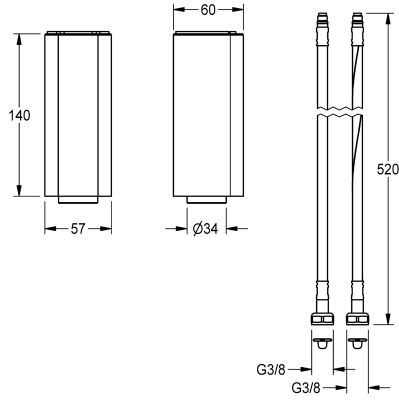

## KWC Socket

Modell-Linie: F5 | ACEX1001  
Taps | Complementary parts taps

#### 2030040334

Socket for increasing the tap body by 140 mm

#### 2030041519

Socket for F5S self-closing pillar taps and pillar mixer

Socket for heightening of fitting housing at 140 mm, for F5E electronic pillar taps and pillar mixer. Polished chromium-plated

brass.