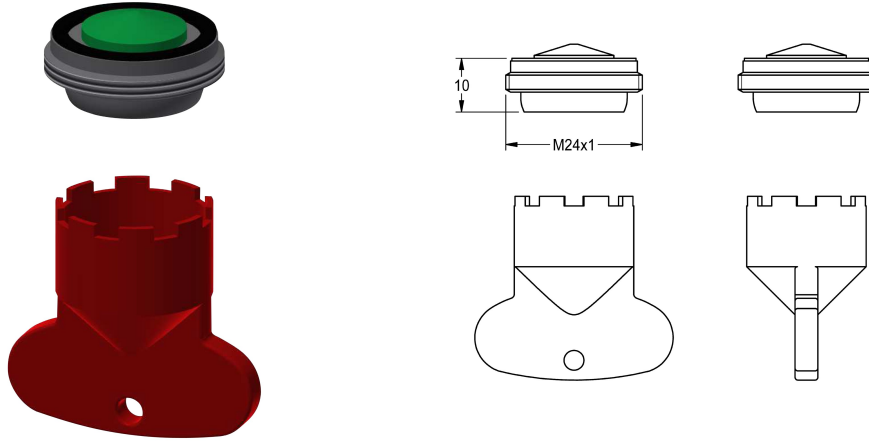

KWC

Aerator 5.0 l/min

Modell-Linie: F5 | ASXX1004
Spare parts | Spare parts taps

KWC-No.

2030041011

Theft-proof aerator, SLIM design, with integrated flow regulator 5.0 l/min, with male thread M 24 x 1, with mounting key.

Technical Data

quantity

1

quantity uom

piece